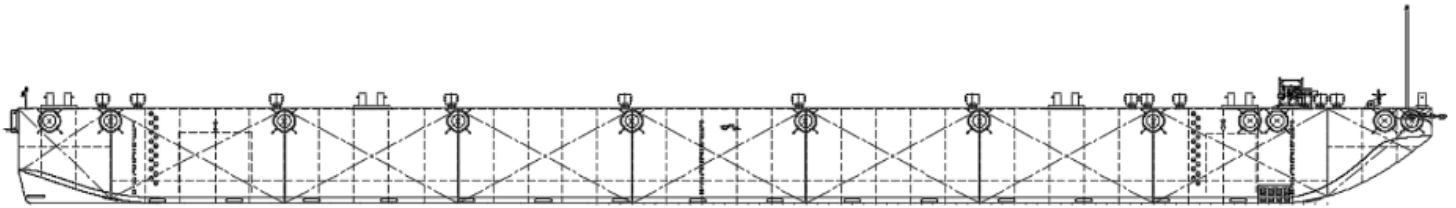

## Barge 9127 SPECIFICATION

<b>Type of vessel</b>	Flat-top barges with internal ballast system
<b>Class</b>	ABS
<b>Trading area</b>	Unrestricted Navigation
<b>Main dimensions</b>	91.50 x 27.40 x 6.10mtr
<b>Cargo capacity</b>	9906 ton at sea
<b>Freeboard min.</b>	1.20 m
<b>Draught max.</b>	4.90 m
<b>GT/NT</b>	4146/1248
<b>Deck load max</b>	20 ton/m <sup>2</sup>