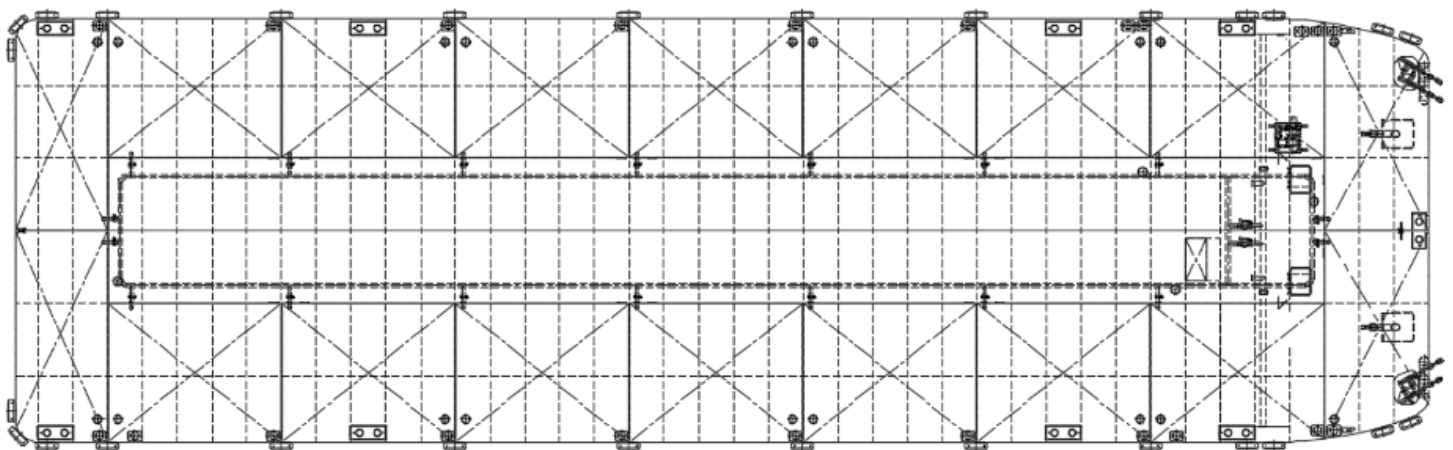

## Barge 9127 SPECIFICATION

<b>Type of vessel</b>	Flat-top barges with internal ballast system
<b>Class</b>	ABS
<b>Trading area</b>	Unrestricted Navigation
<b>Main dimensions</b>	91.50 x 27.40 x 6.10mtr
<b>Cargo capacity</b>	9906 ton at sea
<b>Freeboard min.</b>	1.20 m
<b>Draught max.</b>	4.90 m
<b>GT/NT</b>	4146/1248
<b>Deck load max</b>	20 ton/m <sup>2</sup>