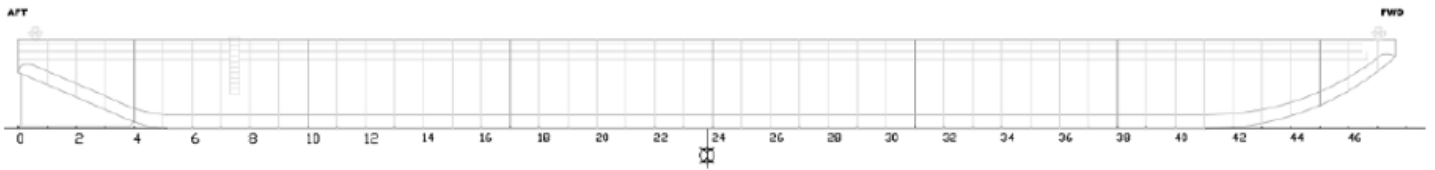

Barge 76x22 SPECIFICATION

Type of vessel	Flat-top Pontoon
Class	ABS
Trading area	Unrestricted Navigation
Main dimensions	76.02 x 22.0 x 4.90mtr
Cargo capacity	4464 ton at sea
Freeboard min.	1.15 m
Draught max.	3.75 m
GT/NT	2150/645
Deck load max	15 ton/m ²